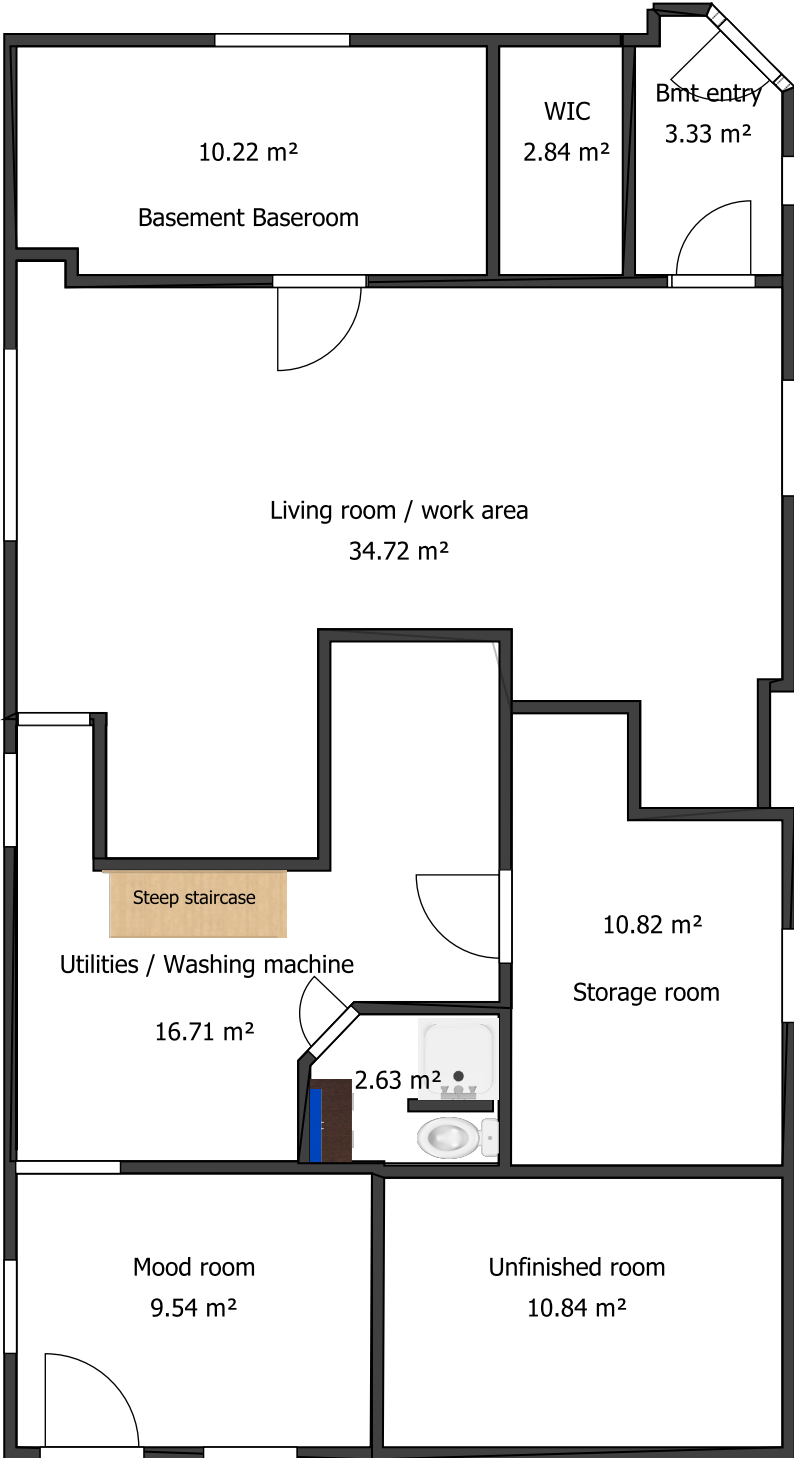

3830 West 21st Ave, Vancouver BC, V6S 1H4

The kitchener designs111/69Basement