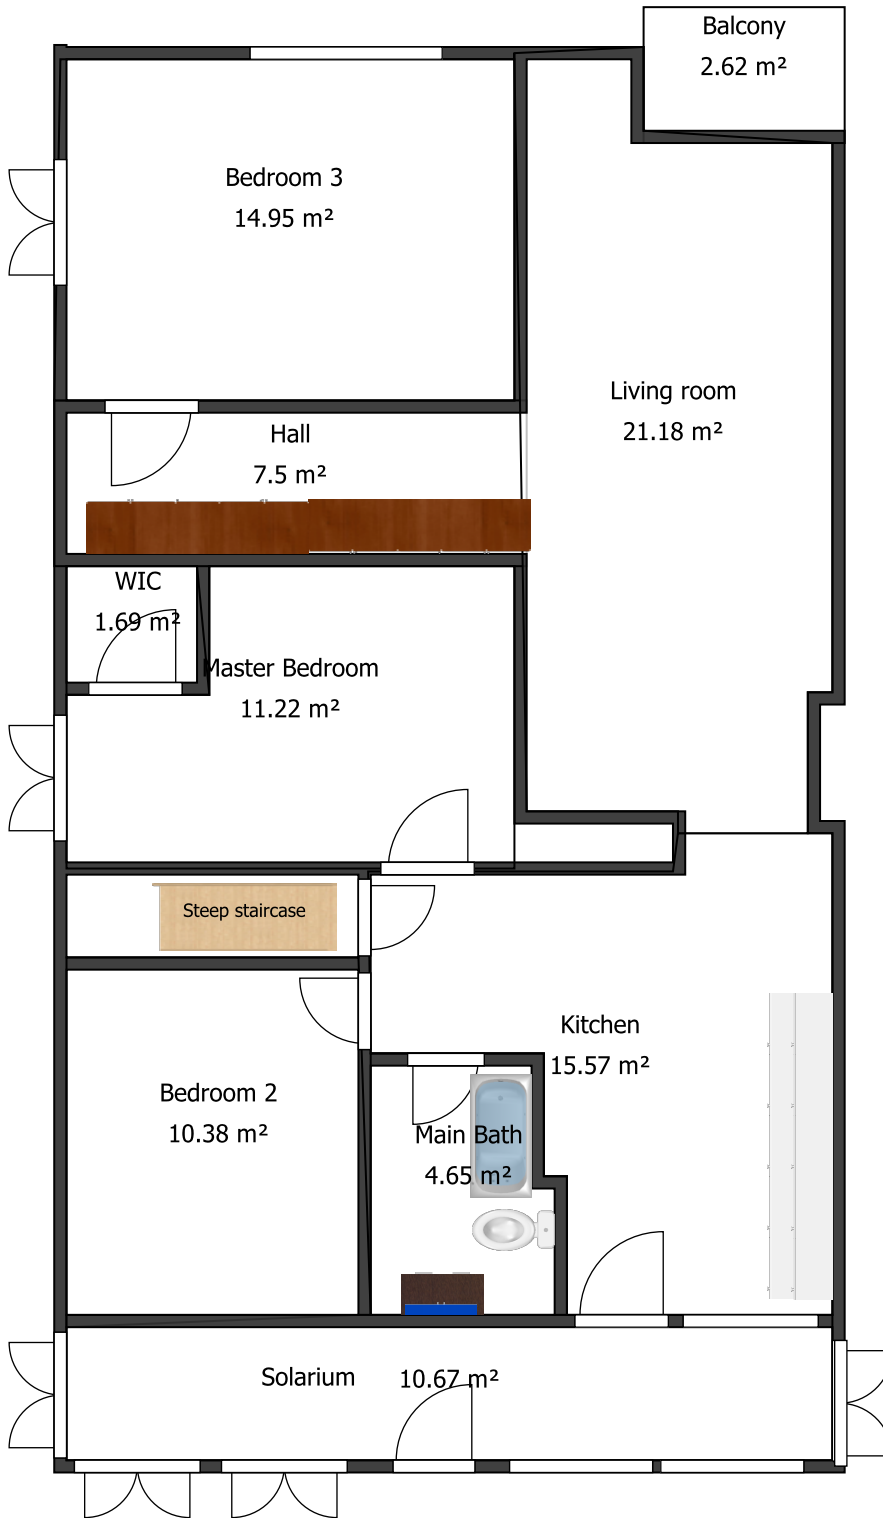

3830 West 21st Ave, Vancouver BC, V6S 1H4

The kitchener designs111/69Upper level